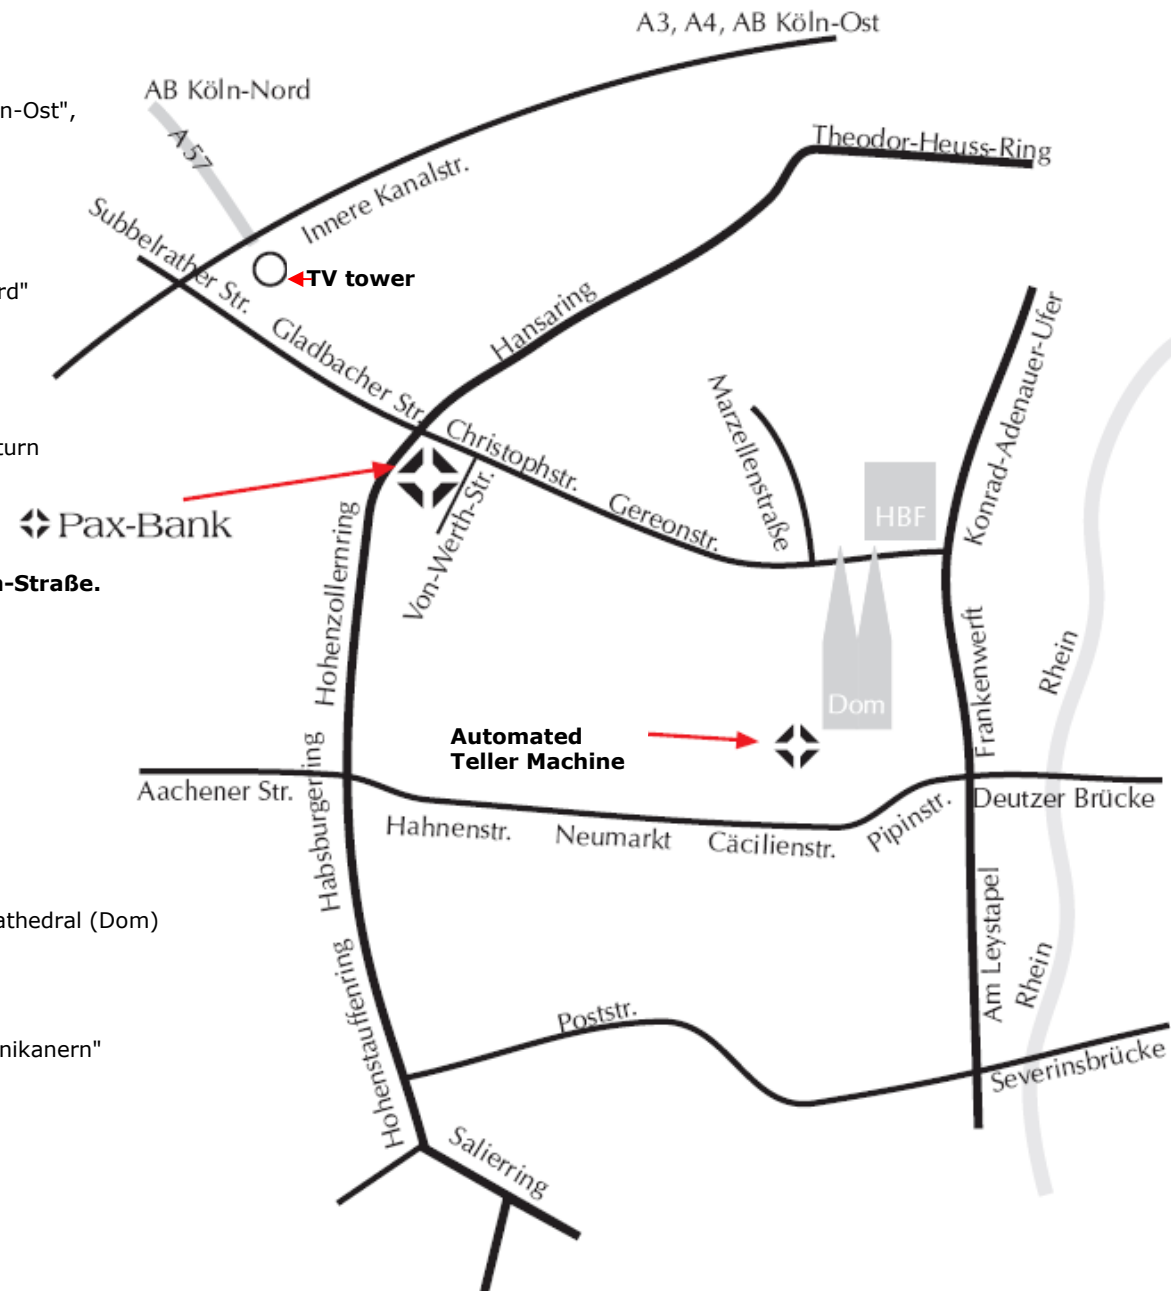

For short-term parkers chargeable parking lots are available in the Von-Werth-Straße. Alternatively you can use the neighbouring parking garages in the "Von-Werth-Straße" or on the so-called "Ring".

b) By public transportation

Lines 6, 12 and 15: to subway station (U) "Christophstraße"
Airport subway S 13: towards Cologne to subway station (U) "Hansaring", then subway (U) lines 6, 12 and 15 until subway station (U) "Christophstraße"

c) By foot (approx. 15 minutes from main railroad station)

From the square outside the Central railroad station (HBF) in front of the Cathedral:

- ❖ coming from the square outside the Central railway station in front of Cologne Cathedral (Dom)
- ❖ turn half right into the street "An den Dominikanern"
- ❖ see "Continue"

From the General Vicariate "Generalvikariat" (Marzellenstraße):

- ❖ coming from the street "Marzellenstraße" turn right into the street "An den Dominikanern"
- ❖ see "Continue"

Continue:

- ❖ follow this road for approx. 1000 m
- ❖ you will cross "Von-Werth-Straße" at the 7th traffic light
- ❖ the branch is located on your left side across the street

d) Our ATMs (Automated Teller Machines) in Cologne

- ❖ Pax-Bank - Von-Werth-Str. 25-27
- ❖ Near the Archbishop General Vicariate "Erzbischöfliches Generalvikariat" – Marzellenstraße 32

Pax-Bank eG Cologne - Foreign Clients branch
Von-Werth-Str. 25-27
50670 Cologne (KÖLN) - Germany
Tel. : +49 (0)221 160 15-185
international@pax-bank.de - www.pax-bank.org